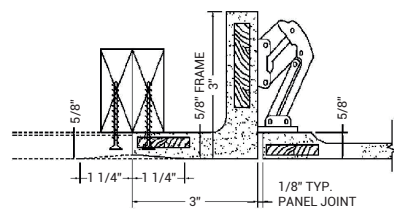

DIMENSIONS AND APPEARANCE

>> CLICK TO VIEW ADDITIONAL DETAILS AND PRICING <<

ORDER GUIDE:

BASE	DOOR SHAPE	LATCH	WIDTH	X	LENGTH
BGFR					
	R - Radius Corner S - Square Corner	C - Screwdriver Cam Latch L - Keyed Cam Lock	STANDARD SIZES (W XL)		
			9" X 9"	18" X 18"	
			12" X 12"	24" X 24"	
			16" X 16"	30" X 30"	

Rough opening is door size + 6 inches.

Additional sizes available, call for more information.

SECTION VIEW

FOR DETAILED SPECIFICATIONS SEE SUBMITTAL SHEET

For a complete list of options visit www.AccessDoorsAndPanels.com