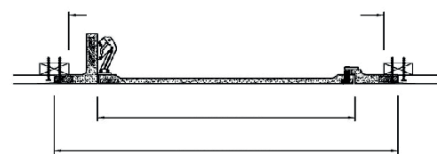

FEATURES

- Eco Friendly
- Screwdriver Cam Latch or Keyed Cam Lock
- Radius Corner or Square Corner

SPECIFICATIONS

MODEL: BGFRR/BGFRS

DOOR: Gypsum Fiber Reinforced

FRAME: Gypsum Fiber Reinforced

SIZE:

Min: 6 inches by 6 inches

DIMENSIONS AND APPEARANCE

>> CLICK TO VIEW ADDITIONAL DETAILS AND PRICING <<

ORDER GUIDE:

BASE	DOOR SHAPE	LATCH	WIDTH	X	LENGTH
BGFR					
	R - Radius Corner S - Square Corner	C - Screwdriver Cam Latch L - Keyed Cam Lock	STANDARD SIZES (W XL)		
			9" X 9"	18" X 18"	
			12" X 12"	24" X 24"	
			16" X 16"	30" X 30"	

Rough opening is door size + 6 inches.

Additional sizes available, call for more information.

SECTION VIEW

FOR DETAILED SPECIFICATIONS SEE SUBMITTAL SHEET

For a complete list of options visit www.AccessDoorsAndPanels.com