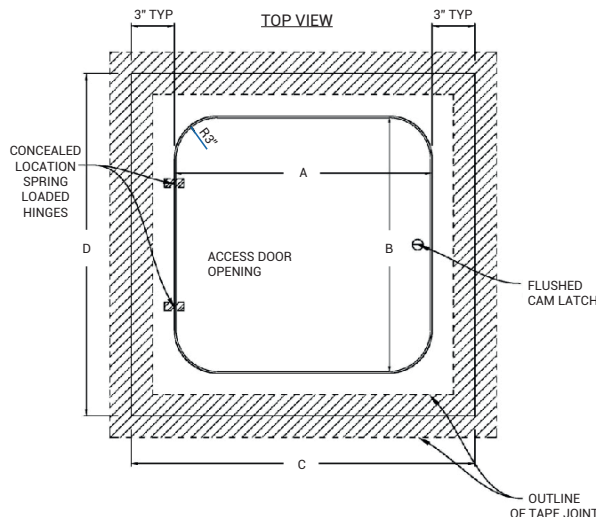

FEATURES

- Eco Friendly
- Screwdriver Cam Latch or Keyed Cam Lock
- Radius Corner or Square Corner

SPECIFICATIONS

MODEL: BGFRR/BGFRS

DOOR: Gypsum Fiber Reinforced

FRAME: Gypsum Fiber Reinforced

SIZE:

Min: 6 inches by 6 inches

DIMENSIONS AND APPEARANCE

>> CLICK TO VIEW ADDITIONAL DETAILS AND PRICING <<

ORDER GUIDE:

BASE	DOOR SHAPE	LATCH	WIDTH	X	LENGTH
BGFR					
	R - Radius Corner S - Square Corner	C - Screwdriver Cam Latch L - Keyed Cam Lock	STANDARD SIZES (W XL)		
			9" X 9"	18" X 18"	
			12" X 12"	24" X 24"	
			16" X 16"	30" X 30"	

Rough opening is door size + 6 inches.

Additional sizes available, call for more information.

SECTION VIEW

FOR DETAILED SPECIFICATIONS SEE SUBMITTAL SHEET

For a complete list of options visit www.AccessDoorsAndPanels.com