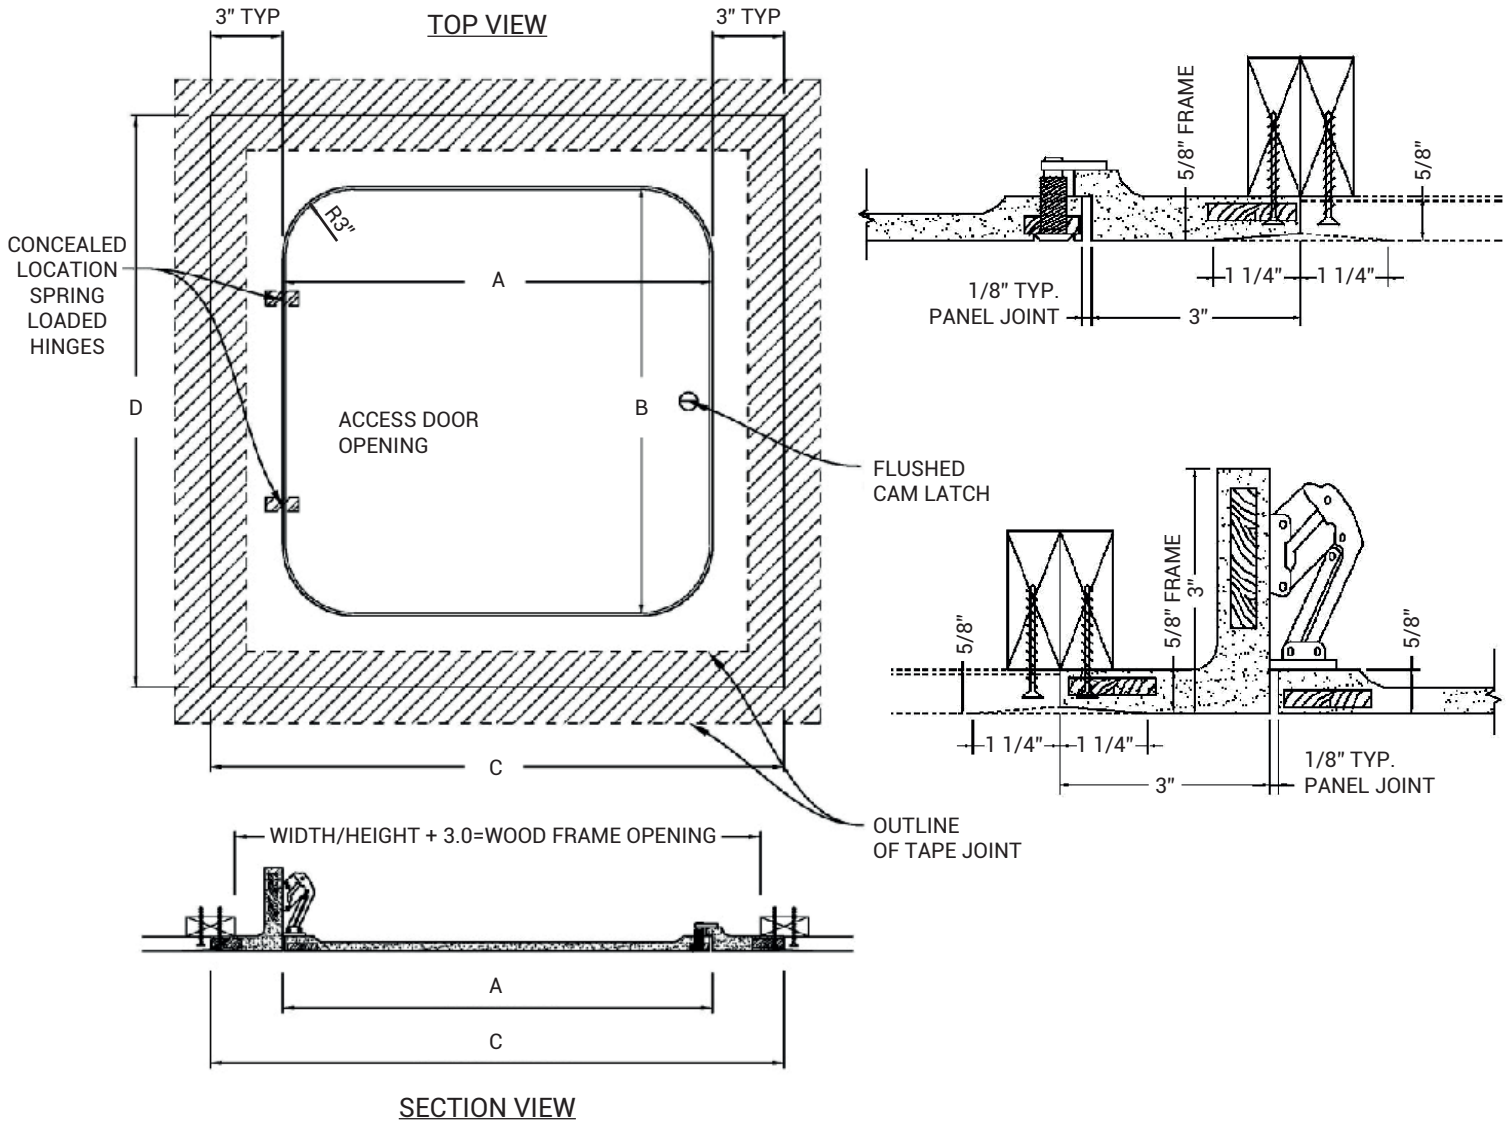

Rough opening is door size + 6 inches.

Additional sizes available, call for more information.

SECTION VIEW

FOR DETAILED SPECIFICATIONS SEE SUBMITTAL SHEET

For a complete list of options visit www.AccessDoorsAndPanels.com

MATERIALS/TECHNICAL DATA:

- High Density Gypsum Cement Plaster, Natural White
- Post-Consumer Recycled Glass (70% by volume)
- Multi-layered Fiberglass Mat
- Plywood Embedment
- Flush Cam Latch
- Concealed Spring Hinge, (2)

OPTIONS:

- - 1/2" X 1/8" Neoprene Gasket

QTY	PART #	DIM A (DOOR WIDTH)	DIM B (DOOR HEIGHT)	DIM C (DRYWALL OPENING WIDTH)	DIM D (DRYWALL OPENING HEIGHT)
	GFRR-0909	9.0"	9.0"	9.0"	9.0"
	GFRR-1212	12.0"	12.0"	12.0"	12.0"
	GFRR-1616	16.0"	16.0"	16.0"	16.0"
	GFRR-1818	18.0"	18.0"	18.0"	18.0"