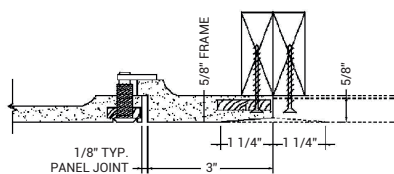

DIMENSIONS AND APPEARANCE

>> CLICK TO VIEW ADDITIONAL DETAILS AND PRICING <<

ORDER GUIDE:

BASE	DOOR SHAPE	LATCH	WIDTH	X	LENGTH
BGFR					
	R - Radius Corner S - Square Corner	C - Screwdriver Cam Latch L - Keyed Cam Lock	STANDARD SIZES (W XL)		
			9" X 9"	18" X 18"	
			12" X 12"	24" X 24"	
			16" X 16"	30" X 30"	

Rough opening is door size + 6 inches.

Additional sizes available, call for more information.

SECTION VIEW

FOR DETAILED SPECIFICATIONS SEE SUBMITTAL SHEET

For a complete list of options visit www.AccessDoorsAndPanels.com